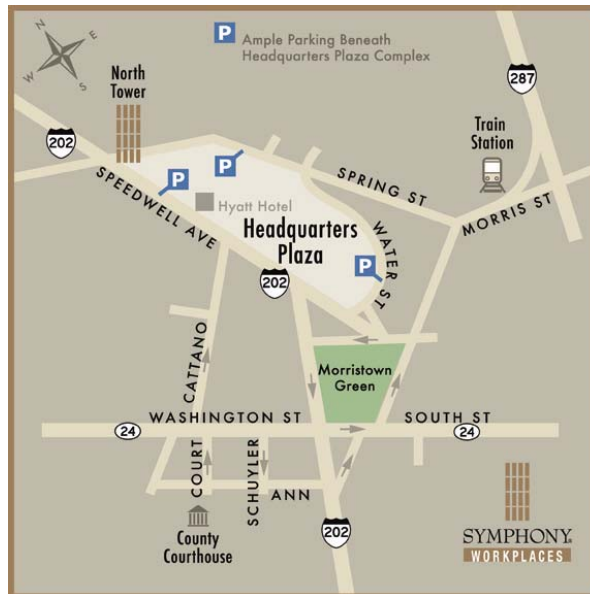

Traveling by Train...

a good alternative from New York or Newark/Newark Airport. We are only a 6 minute walk from the NJ Transit Morristown Station

- **From NY Penn Station:** take NJ Transit Morris & Essex Line (sometimes labeled Dover) directly to Morristown station

- **From Newark Airport:** Take AirTrain to Newark Liberty International Airport Train Station.
- At Newark Liberty International Airport Train Station, take the next train north to Secaucus Junction
- At Secaucus Junction, change to NJ Transit Morris & Essex Line (sometimes labeled Dover) directly to Morristown station.

- **From Northeast Corridor trains** At Secaucus Junction, change to NJ Transit Morris & Essex Line (sometimes labeled Dover) directly to Morristown station.

See www.njtransit.com for details

The Morristown station is on Morris St. After exit from the main building, turn right on Morris St and follow the **After Exit** directions for driving at the left.

In bad weather, we can sometimes pick up at the station by prior arrangement. Call the SymphonySuites number below for assistance.